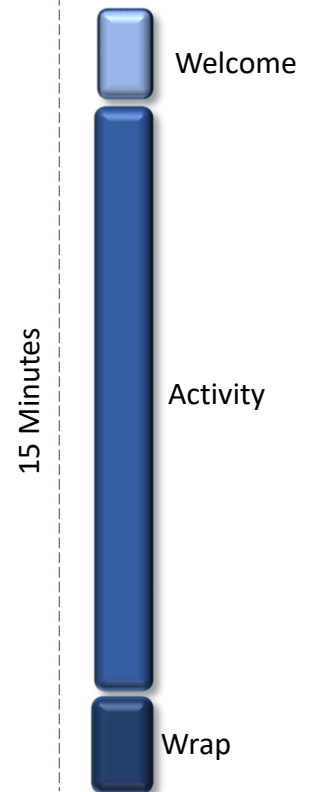

BOOM TIME

Hits ALL the Right Notes!

10 to 30 min

Players 10 – Unlimited

Live

Indoor

Feel the beats coursing through your body as your associates unite to create adrenaline-pumping music. Boomwhackers are precision tuned musical tubes which your guests use to smack, thwack and thump themselves into a musical frenzy. This infectious icebreaker transforms any conference room into a colorful, fast-paced orchestra that is sure to get everyone engaged, enthused and energized.

Using our musical teambuilding expertise, we created a high-tech visual interface which guides your group in generating incredible, invigorating sounds. It's like Guitar Hero on steroids! As the event progresses, the pace and complexity grow; blocks move faster and your team responds more vigorously to keep the rhythm building to an uplifting crescendo.

Boom Time is an exhilarating yet cost effective way to have fun and de-stress with your colleagues. It is like nothing you've experienced before and represents a new generation of interactive General Session entertainment.

407.872.3838
WWW.PLAYWITHAPURPOSE.COM

ENGAGER