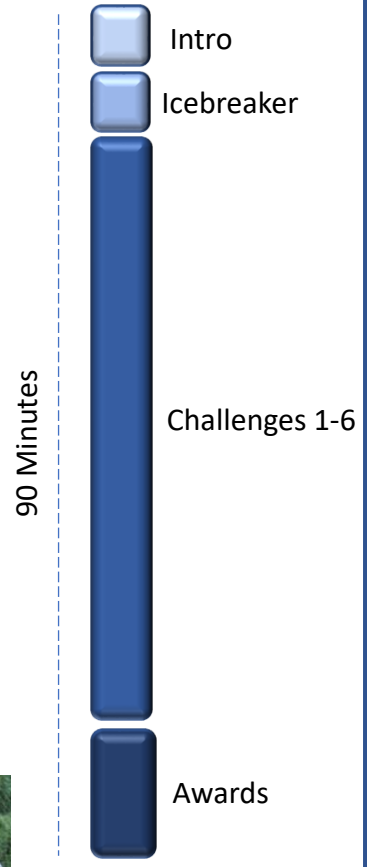

LIMPICS

Wild Take-Off's of the Famous Games!

60 to 120 min

Players 20 – Unlimited

Live

Indoor Outdoor

Experience the ultimate teambuilding event - CORPORATE LIMPICS! No intensive training required, just pure fun and excitement. Laugh, cheer, and bond with your colleagues as you compete in thrilling relays that will leave you breathless. It's a high-energy, physical but non-skill based athletic extravaganza that guarantees unforgettable moments and maximum participation.

From the Un-Obstacle Course to the Cheese Head challenge, every game is designed to bring out your inner armchair athlete. And guess what? The top teams will be celebrated with an Olympic-style ceremony and coveted medals, symbolizing their triumph. Get ready to play with purpose and create lasting memories! Corporate LIMPICS - where camaraderie meets the thrill of victory! Contact us now to ignite your team's competitive spirit.

407.872.3838
WWW.PLAYWITHAPURPOSE.COM

TEAMBUILDING