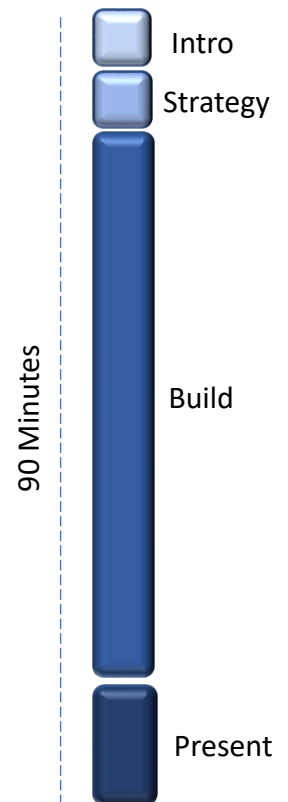

## Life-Sized Game of Mousetrap!

 90 to  
120 min

 Players 9 -180

 Live

 Indoor  
Outdoor

Experience the excitement of Rat Trap, the ultimate chain reaction challenge! Collaborate with your team to construct a series of contraptions that, when strategically positioned and triggered in the right sequence, set off an ingenious chain reaction leading to a thrilling finale. This engaging event not only unleashes your team's creativity but also hones problem-solving and teamwork skills.

With attention to detail and a touch of lateral thinking, Rat Trap showcases the incredible achievements that can be attained through effective collaboration. Don't miss out on the opportunity to immerse yourself in this captivating experience and witness the power of teamwork in action.