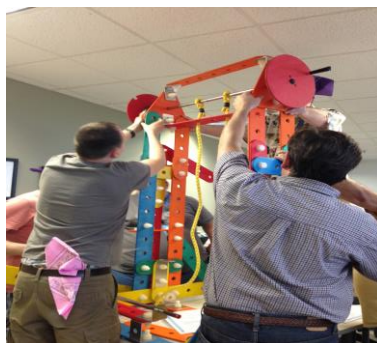

## Life-Sized Game of Mousetrap!

 90 to  
120 min

 Players 9 -180

 Live

 Indoor  
Outdoor

Experience the excitement of Rat Trap, the ultimate chain reaction challenge! Collaborate with your team to construct a series of contraptions that, when strategically positioned and triggered in the right sequence, set off an ingenious chain reaction leading to a thrilling finale. This engaging event not only unleashes your team's creativity but also hones problem-solving and teamwork skills.

With attention to detail and a touch of lateral thinking, Rat Trap showcases the incredible achievements that can be attained through effective collaboration. Don't miss out on the opportunity to immerse yourself in this captivating experience and witness the power of teamwork in action.